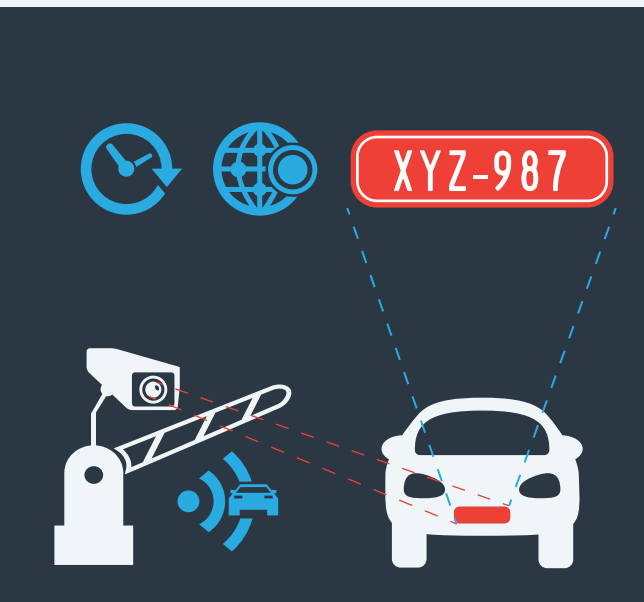

SECURITY SOLUTION

Fighting Security Threats with Intelligence

The technology that lets you control which vehicles are both coming, going and remaining on site.

Overview

As a security provider you can provide your clientele with an extensive range of intelligent vehicle management solutions from high security sites, airports, universities to restricted areas.

Video surveillance data can easily be lost amongst hours of footage and the manpower involved in retrieving the data along with low quality images can result in investigations being hampered and/or delayed.

Theft prevention

Real time vehicle tracking statistics

Alerts on vehicles of interest

Accurate logging of vehicle movements

KEY FEATURES

-  Security alerts on vehicles of interest
-  Track vehicle movements around or between sites
-  Alerts on vehicles remaining on site (SOS alerts)
-  Report on vehicle passage times, duration and specific trends
-  24 hour, all weather operation
-  Capture surveillance images with each read
-  Vehicle to driver matching by 3rd party integration
-  Integration into existing security systems

sensor dynamics

SECURITY SOLUTION

Scan and record vehicle registration, photograph, time, date and GPS coordinates

Data is stored to an SQL database and cross referenced

Operators can quickly verify vehicle details against white/black lists