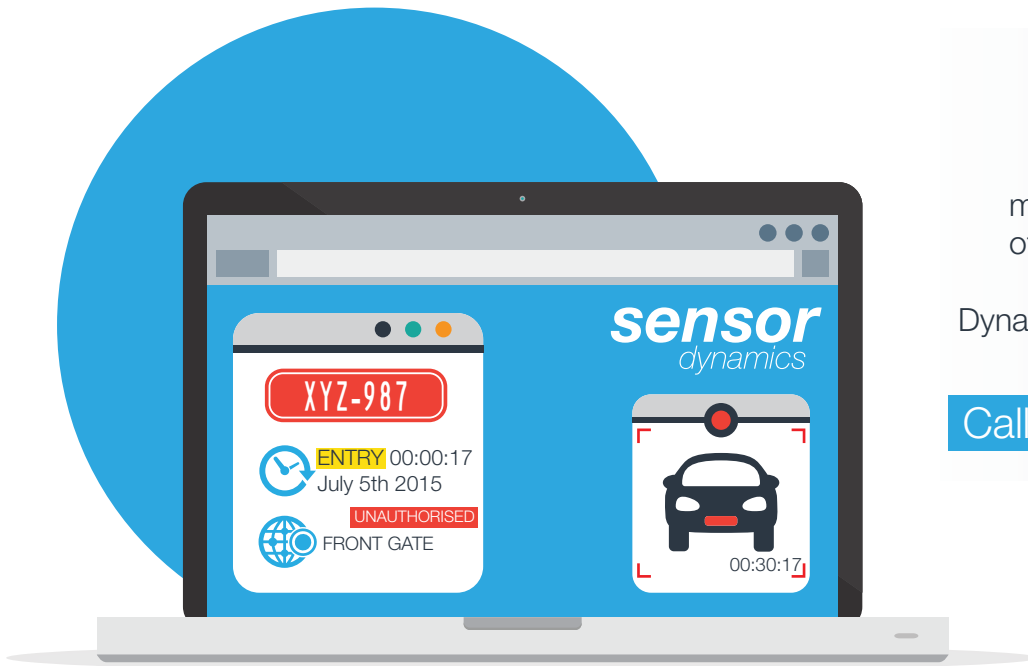

sensor dynamics

SECURITY SOLUTION

Scan and record vehicle registration, photograph, time, date and GPS coordinates

Data is stored to an SQL database and cross referenced

Operators can quickly verify vehicle details against white/black lists

Enquire

To discuss offering intelligent vehicle management as part of your client offering talk to a Sensor Dynamics representative today

Call 03 8727 6000

CAN INCLUDE

- Boom gates – To control entries and exits
- CCTV – Combined footage from your existing surveillance system
- Variable messaging signs (VMS) – To direct vehicles
- Intercoms – Direct dial to office
- Under Vehicle Inspection System – Scan under vehicles for high security sites