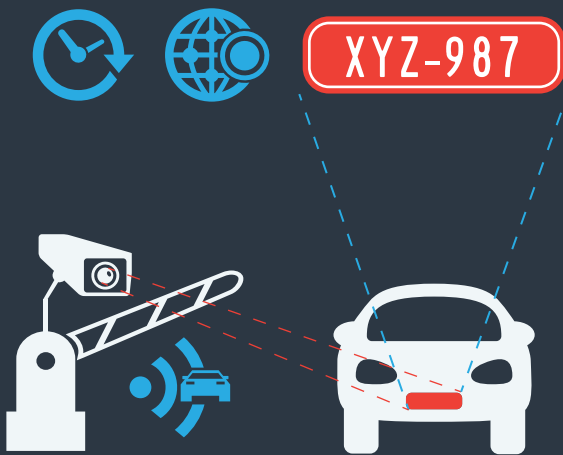

Licence Plate Recognition in combination with real time alerts and integrations into security systems deliver automated instant security alerts and reports 24/7 to any compatible device.

This translates into:

Theft prevention

Real time vehicle tracking statistics

Alerts on vehicles of interest

Accurate logging of vehicle movements

KEY FEATURES

-  Security alerts on vehicles of interest
-  Track vehicle movements around or between sites
-  Alerts on vehicles remaining on site (SOS alerts)
-  Report on vehicle passage times, duration and specific trends
-  24 hour, all weather operation
-  Capture surveillance images with each read
-  Vehicle to driver matching by 3rd party integration
-  Integration into existing security systems

sensor dynamics

SECURITY SOLUTION

Scan and record vehicle registration, photograph, time, date and GPS coordinates

Data is stored to an SQL database and cross referenced

Operators can quickly verify vehicle details against white/black lists