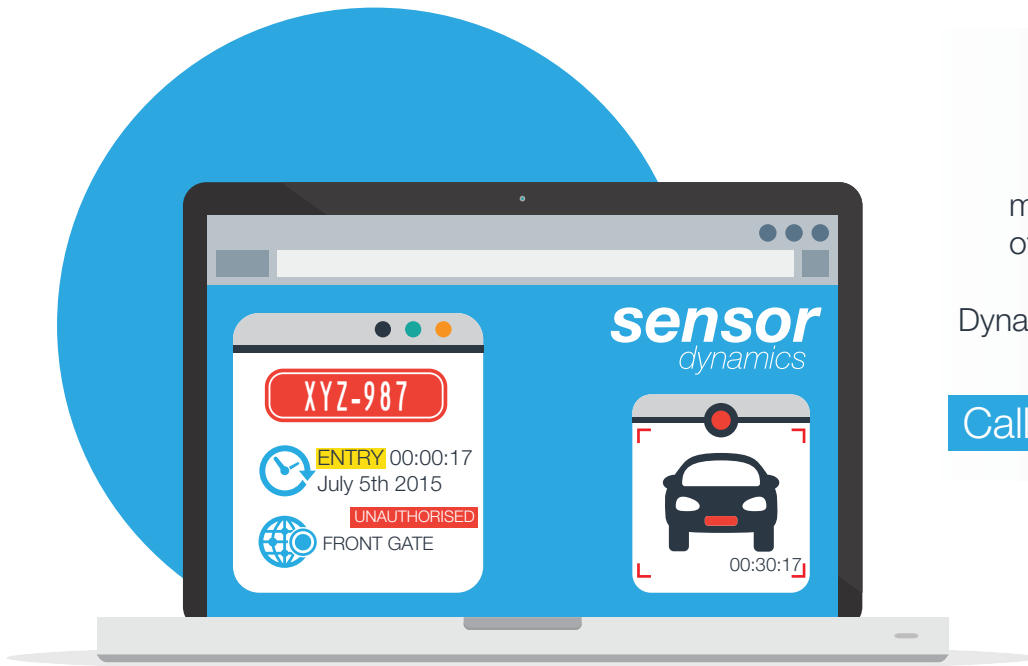

sensor dynamics

SECURITY SOLUTION

Scan and record vehicle registration, photograph, time, date and GPS coordinates

Data is stored to an SQL database and cross referenced

Operators can quickly verify vehicle details against white/black lists

Enquire

To discuss offering intelligent vehicle management as part of your client offering talk to a Sensor Dynamics representative today

Call 03 8727 6000

CAN INCLUDE

- Boom gates – To control entries and exits
- CCTV – Combined footage from your existing surveillance system
- Variable messaging signs (VMS) – To direct vehicles
- Intercoms – Direct dial to office
- Under Vehicle Inspection System – Scan under vehicles for high security sites